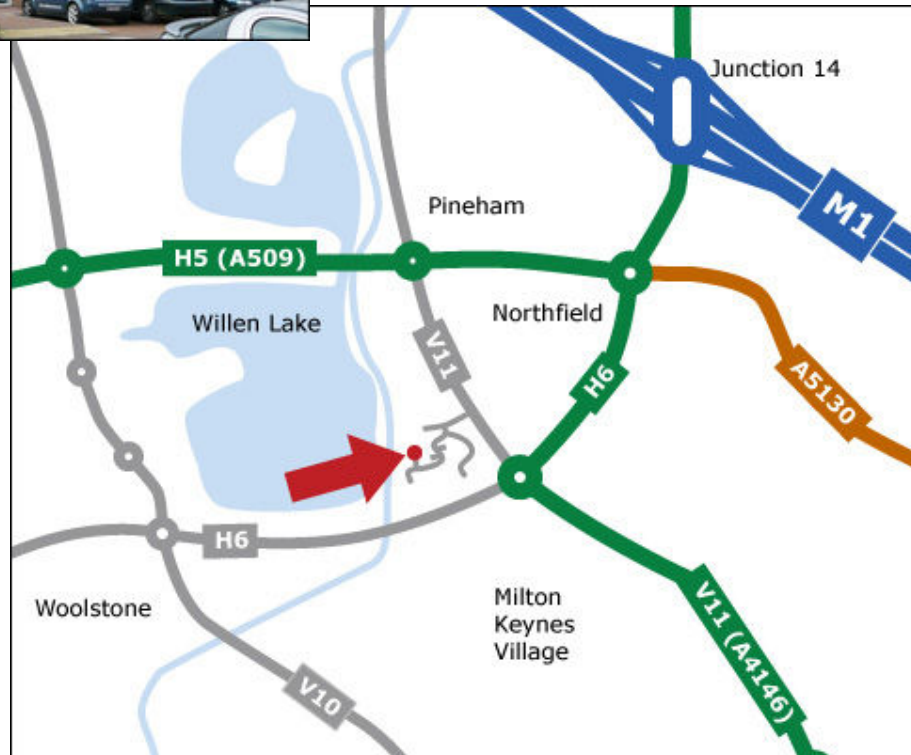

3b Opal Court, Opal Drive
Fox Milne, Milton Keynes
Bucks, MK15 0DF, UK
T: +44 (0) 845 0509510
F: +44 (0) 871 4290637
W: www.skills2learn.com

By Road:

Major roads in Milton Keynes are based on a grid system, each being labelled as H (horizontal) or V (vertical). Our office is accessed via V11 (Tongwell Street) between H6 and H5.

From M1:

- Leave the M1 motorway at Junction 14, head towards Milton Keynes
- Continue straight over at the (Northfield) roundabout, following Childs Way (H6)
- At the next roundabout (Fox Milne), turn right onto Tongwell Street (V11)
- Take the first left into Opal Drive
- Then take the first left into Eastlake Park
- Follow the road around, our offices are located at the end of the road on the right, adjacent to Willen Lake.

By Rail:

Central Milton Keynes Railway Station is located near Milton Keynes city centre.